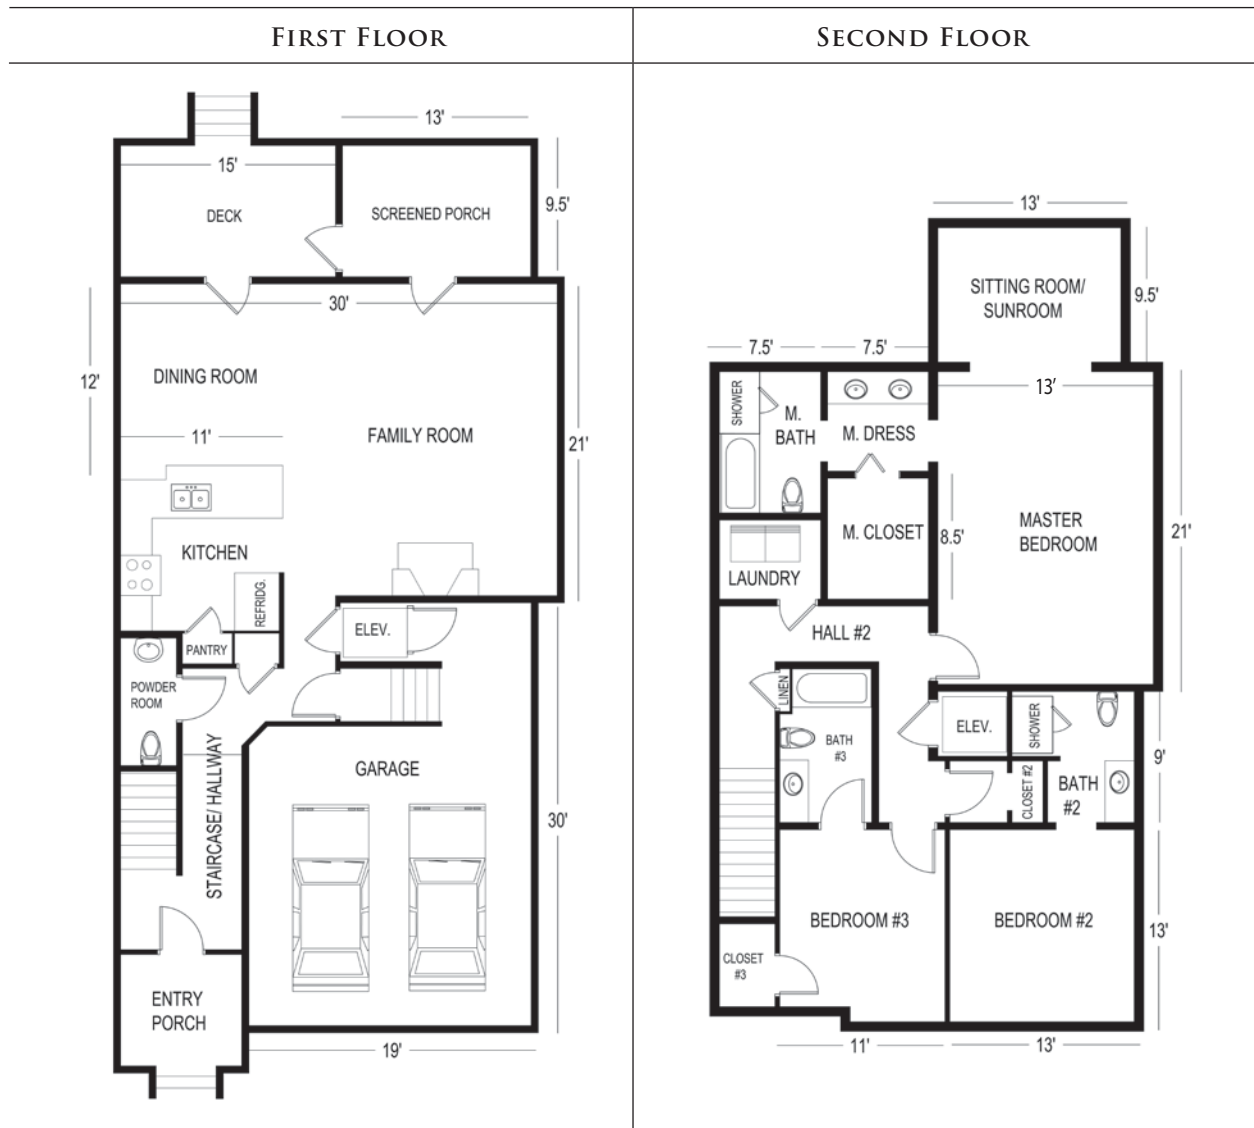

2,250 SQ. FT., 9 UNITS AVAILABLE

Limeburn Village at Hampton Plantation is a luxurious townhome village nestled between the 6th, 7th, 8th and 9th fairways of the Hampton Club golf course of Hampton Plantation. These luxurious townhomes offer impressive golf views of emerald fairways, as well as dramatic views of the pristine 30 acre fresh water Lake Butler.