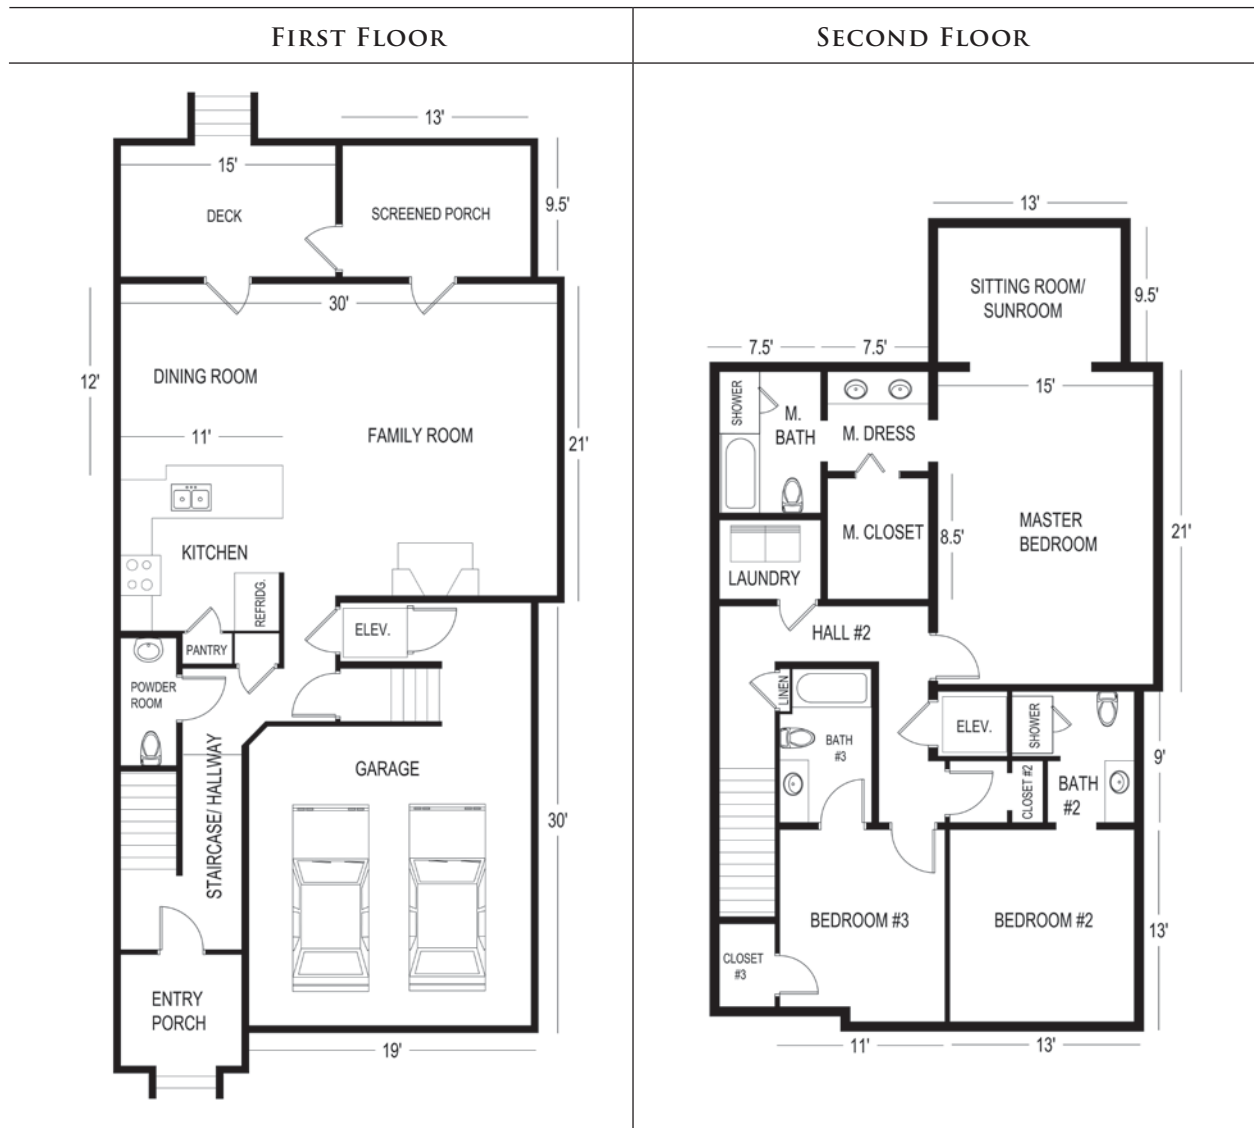

2,300 SQ. FT., 24 UNITS AVAILABLE

Limeburn Village at Hampton Plantation is a luxurious townhome village nestled between the 6th, 7th, 8th and 9th fairways of the Hampton Club golf course of Hampton Plantation. These luxurious townhomes offer impressive golf views of emerald fairways, as well as dramatic views of the pristine 30 acre fresh water Lake Butler.