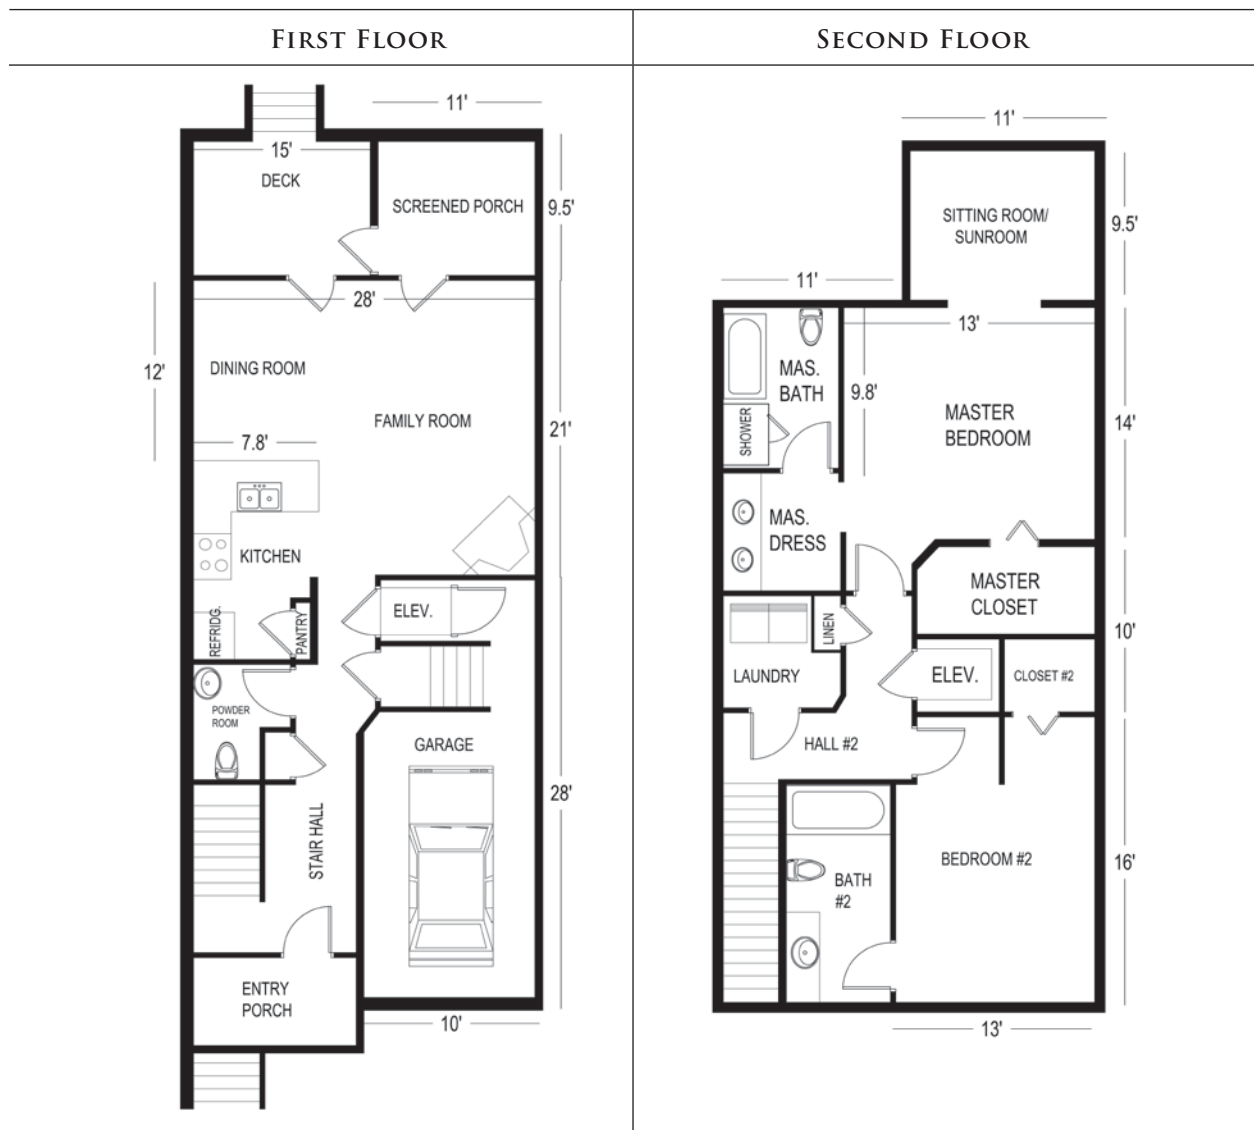

LIMEBURN VILLAGE
at hampton plantation

Two Bedroom Townhome

1,800 SQ. FT., 24 UNITS AVAILABLE

Limeburn Village at Hampton Plantation is a luxurious townhome village nestled between the 6th, 7th, 8th and 9th fairways of the Hampton Club golf course of Hampton Plantation. These luxurious townhomes offer impressive golf views of emerald fairways, as well as dramatic views of the pristine 30 acre fresh water Lake Butler.