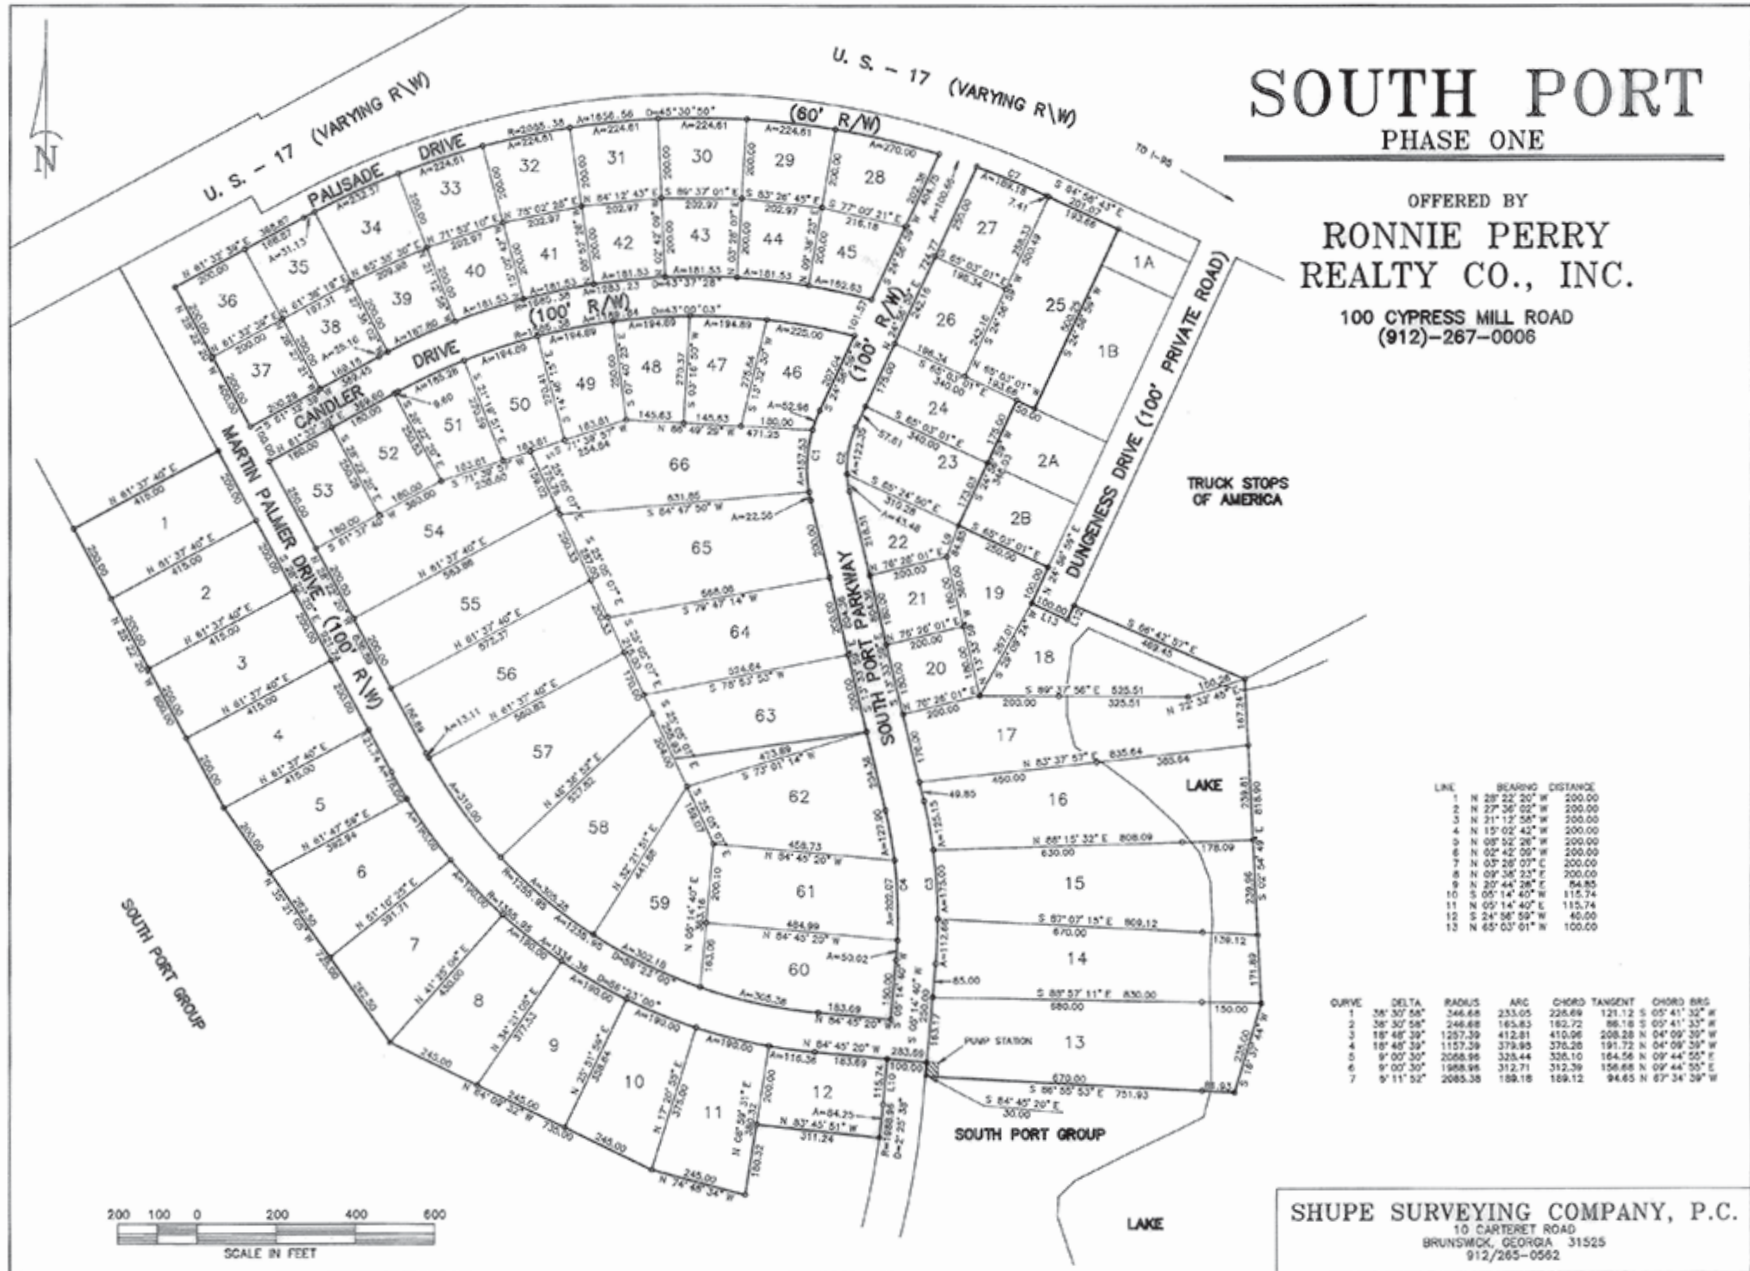

SOUTH PORT SITE PLAN

(912) 267-0006 Office, (800) 609-8316 Toll Free

RONNIE PERRY
 REALTY